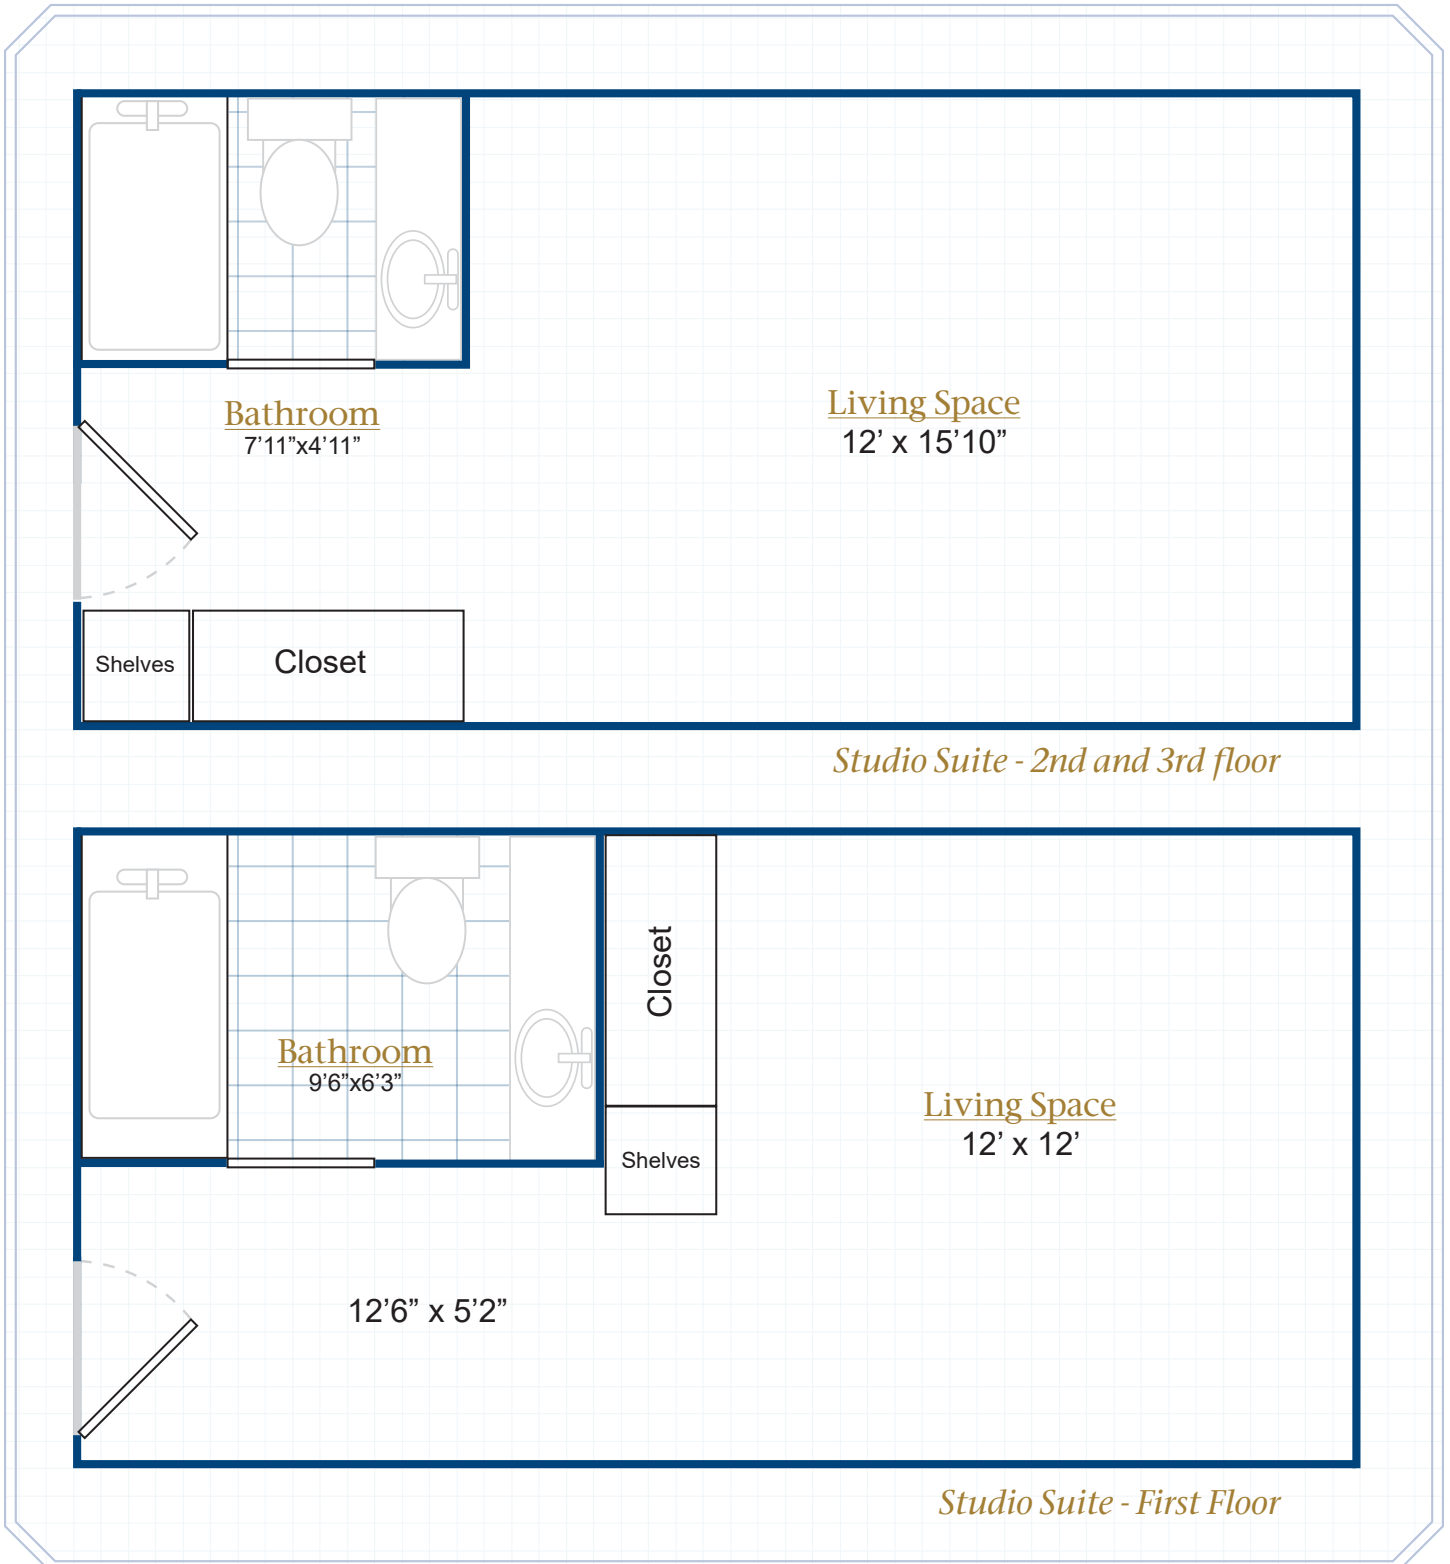

Studio Suite

Scale:

2 squares = 1 foot {  (approximately)

Bathroom
7'11" x 4'11"

Living Space
12' x 15'10"

Shelves

Closet

Studio Suite - 2nd and 3rd floor

Bathroom
9'6" x 6'3"

Living Space
12' x 12'

Closet

Shelves

12'6" x 5'2"

Studio Suite - First Floor